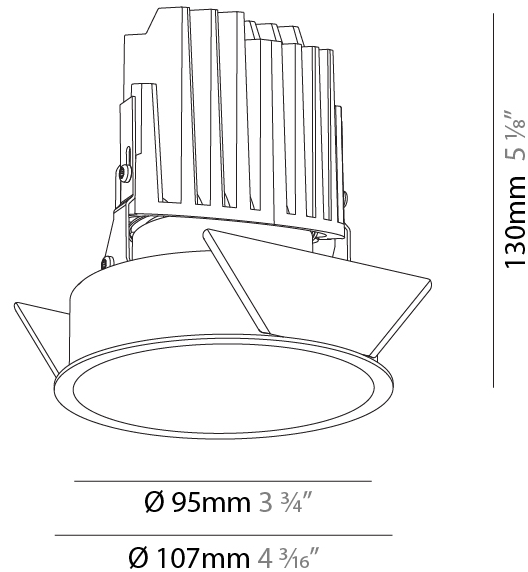

GENERAL

Series: Bioniq
Subseries: Bioniq Round Deep
Brand: Prolicht
Division: Architectural
Mounting Type: Recessed
Mounting Location: Ceiling
Subcategory: Downlight

PHYSICAL

Shape: Round
Diameter (mm): 107
Diameter (in): 4 3/16
Height (mm): 130
Height (in): 5 1/8
Ceiling Thickness (mm): 10 / 12.5 / 15
Ceiling Thickness (in): 3/8 or 1/2 or 9/16
Min. Recessing Depth (mm): 150
Min. Recessing Depth (in): 5 7/8
Light Distribution: Downlight
Weight (kg): 0.533
Weight (lbs): 1.18
Fixture Finish: SSR / BKV / CWI / CRY / HAB / UFT / ITA / RUA / FTG / MYG / LOD / PUS / FRO / FUP / KIA / POP / BLS / SPG / MEY / GOH / GUM / CHC / COM / ABZ / JAG / OBR / MOS / ROR
Fixture Material: Aluminum Die Cast
Cut-out Measurements: 98mm / 3 7/8"

ELECTRICAL

Lamp Type: LED (Zhaga Standard)
Input Wattage (W): 15.5
Total Output Wattage (W): 13
Dimming: Tri-Mode (Non-Dimming and Phase Dimming (120Vac only) and 0-10V Dimming)
Driver Included: No
Driver Location: Recessed Housing
Driver Type: Constant Current - Universal
Driver Class: Class 2
Housing: See components
Input Voltage (V): 120 - 277
Constant Current (MA): 500

LED

Number of LEDs: 1
Color Temperature (°K): 2700 / 3000 / 3500 / 4000
Max. Delivered Lumen (lm): 1140 / 1180 / 1245 / 1270
CRI: >90 CRI
Lamp Life (hrs): 50000

OPTICAL

Reflector: 20 / 40 / 60

RATINGS AND CERTIFICATIONS

Certified By: Certified for North American Standards
IP rating: IP54

PROJECT
TYPE
SPECIFIER
QUANTITY
DATE