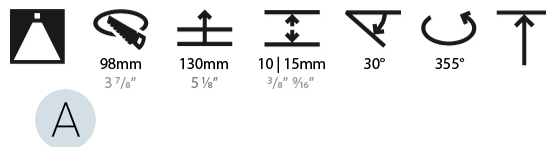

PHYSICAL

Shape: Round
Diameter (mm): 107
Diameter (in): 4 3/16
Height (mm): 112
Height (in): 4 7/16
Ceiling Thickness (mm): 10 / 12.5 / 15
Ceiling Thickness (in): 3/8 or 1/2 or 9/16
Min. Recessing Depth (mm): 130
Min. Recessing Depth (in): 5 1/8
Light Distribution: Adjustable / Downlight
Weight (kg): 0.484
Weight (lbs): 1.07
Fixture Finish: SSR / BKV / CWI / CRY / HAB / UFT / ITA / RUA / FTG / MYG / LOD / PUS / FRO / FUP / KIA / POP / BLS / SPG / MEY / GOH / GUM / CHC / COM / ABZ / JAG / OBR / MOS / ROR
Fixture Material: Aluminum Die Cast
Cut-out Measurements: 98mm / 3 7/8"

ELECTRICAL

Lamp Type: LED (Zhaga Standard)
Input Wattage (W): 16.5
Total Output Wattage (W): 14
Dimming: Tri-Mode (Non-Dimming and Phase Dimming (120Vac only) and 0-10V Dimming)
Driver Included: No
Driver Location: Recessed Housing
Driver Type: Constant Current - Universal
Driver Class: Class 2
Housing: See components
Input Voltage (V): 120 - 277
Constant Current (MA): 500

LED

Number of LEDs: 1
Color Temperature (°K): 2700 / 3000 / 3500 / 4000
Max. Delivered Lumen (lm): 1140 / 1180 / 1245 / 1270
Nominal Lumen (lm): 1386 / 1438 / 1511 / 1542
CRI: >90 CRI
Lamp Life (hrs): 50000

OPTICAL

Reflector: 14 / 18 / 42
Adjustability: Rotational 355°, Tilt 30°

RATINGS AND CERTIFICATIONS

Certified By: Certified for North American Standards
IP rating: IP54