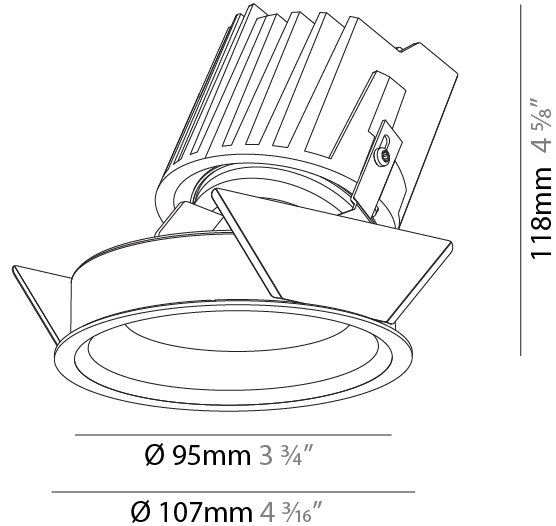

PHYSICAL

Shape: Round
Diameter (mm): 107
Diameter (in): 4 3/16
Height (mm): 118
Height (in): 4 5/8
Ceiling Thickness (mm): 10 / 12.5 / 15
Ceiling Thickness (in): 3/8 or 1/2 or 9/16
Min. Recessing Depth (mm): 140
Min. Recessing Depth (in): 5 1/2
Light Distribution: Adjustable / Asymmetric
Weight (kg): 0.473
Weight (lbs): 1.04
Fixture Finish: SSR / BKV / CWI / CRY / HAB / UFT / ITA / RUA / FTG / MYG / LOD / PUS / FRO / FUP / KIA / POP / BLS / SPG / MEY / GOH / GUM / CHC / COM / ABZ / JAG / OBR / MOS / ROR
Fixture Material: Aluminum Die Cast
Cut-out Measurements: 98mm / 3 7/8"

ELECTRICAL

Lamp Type: LED (Zhaga Standard)
Input Wattage (W): 16.5
Total Output Wattage (W): 14
Dimming: Tri-Mode (Non-Dimming and Phase Dimming (120Vac only) and 0-10V Dimming)
Driver Included: No
Driver Location: Recessed Housing
Driver Type: Constant Current - Universal
Driver Class: Class 2
Housing: See components
Input Voltage (V): 120 - 277
Constant Current (MA): 350

LED

Number of LEDs: 1
Color Temperature (°K): 2700 / 3000 / 3500 / 4000
Max. Delivered Lumen (lm): 1030 / 1070 / 1117 / 1140
Nominal Lumen (lm): 1386 / 1438 / 1511 / 1542
CRI: >90 CRI
Lamp Life (hrs): 50000

OPTICAL

Reflector: 20 / 40 / 60
Adjustability: Fixed

RATINGS AND CERTIFICATIONS

Certified By: Certified for North American Standards
IP rating: IP20

PROJECT
TYPE
SPECIFIER
QUANTITY
DATE