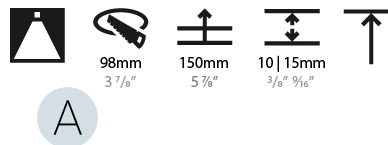

GENERAL

Series: Bioniq
Subseries: Bioniq Round Deep
Brand: Prolicht
Division: Architectural
Mounting Type: Recessed
Mounting Location: Ceiling
Subcategory: Downlight

PHYSICAL

Shape: Round
Diameter (mm): 107
Diameter (in): 4 3/16
Height (mm): 130
Height (in): 5 1/8
Ceiling Thickness (mm): 10 / 12.5 / 15
Ceiling Thickness (in): 3/8 or 1/2 or 9/16
Min. Recessing Depth (mm): 150
Min. Recessing Depth (in): 5 7/8
Light Distribution: Downlight
Weight (kg): 0.533
Weight (lbs): 1.18
Fixture Finish: SSR / BKV / CWI / CRY / HAB / UFT / ITA / RUA / FTG / MYG / LOD / PUS / FRO / FUP / KIA / POP / BLS / SPG / MEY / GOH / GUM / CHC / COM / ABZ / JAG / OBR / MOS / ROR
Fixture Material: Aluminum Die Cast
Cut-out Measurements: 98mm / 3 7/8"

ELECTRICAL

Lamp Type: LED (Zhaga Standard)
Input Wattage (W): 15.5
Total Output Wattage (W): 13
Dimming: Tri-Mode (Non-Dimming and Phase Dimming (120Vac only) and 0-10V Dimming)
Driver Included: No
Driver Location: Recessed Housing
Driver Type: Constant Current - Universal
Driver Class: Class 2
Housing: See components
Input Voltage (V): 120 - 277
Constant Current (MA): 500

LED

Number of LEDs: 1
Color Temperature (°K): 2700 / 3000 / 3500 / 4000
Max. Delivered Lumen (lm): 1140 / 1180 / 1245 / 1270
CRI: >90 CRI
Lamp Life (hrs): 50000

OPTICAL

Reflector: 20 / 40 / 60

RATINGS AND CERTIFICATIONS

Certified By: Certified for North American Standards
IP rating: IP54

PROJECT
TYPE
SPECIFIER
QUANTITY
DATE