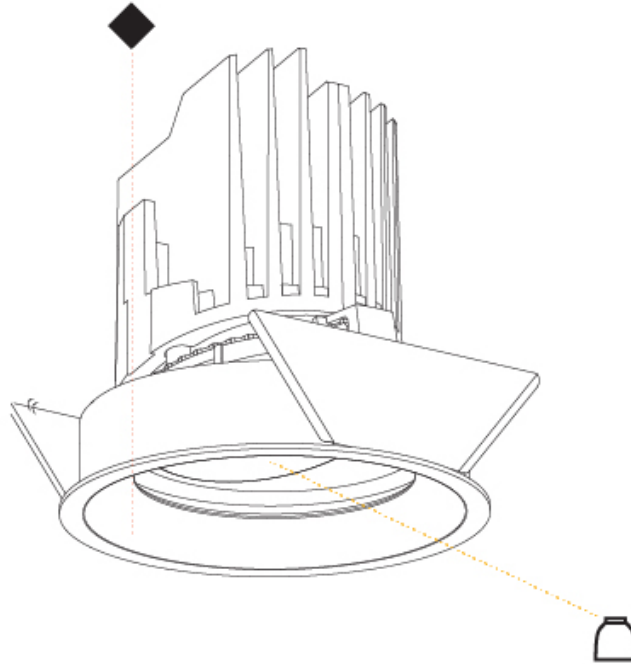

BIONIQ ROUND ADJUSTABLE RECESSED

A35239-

PROJECT

TYPE

SPECIFIER

QUANTITY

DATE