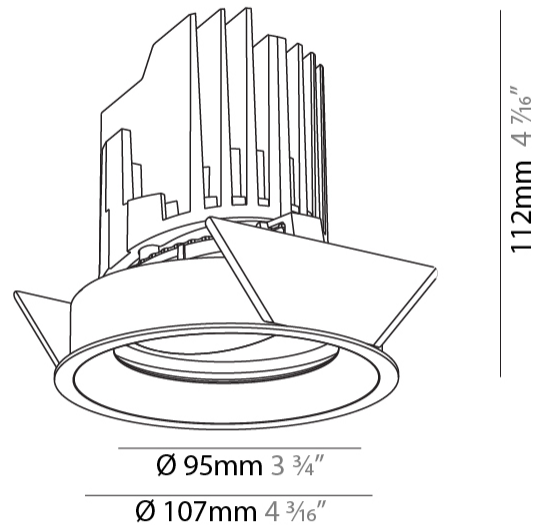

GENERAL

Series: Bioniq
Subseries: Bioniq Round Adjustable
Brand: Prolicht
Division: Architectural
Mounting Type: Recessed
Mounting Location: Ceiling
Subcategory: Downlight

PHYSICAL

Shape: Round
Diameter (mm): 107
Diameter (in): 4 3/16
Height (mm): 112
Height (in): 4 7/16
Ceiling Thickness (mm): 10 / 12.5 / 15
Ceiling Thickness (in): 3/8 or 1/2 or 9/16
Min. Recessing Depth (mm): 130
Min. Recessing Depth (in): 5 1/8
Light Distribution: Adjustable / Downlight
Weight (kg): 0.484
Weight (lbs): 1.07
Fixture Finish: SSR / BKV / CWI / CRY / HAB / UFT / ITA / RUA / FTG / MYG / LOD / PUS / FRO / FUP / KIA / POP / BLS / SPG / MEY / GOH / GUM / CHC / COM / ABZ / JAG / OBR / MOS / ROR
Fixture Material: Aluminum Die Cast
Cut-out Measurements: 98mm / 3 7/8"

OPTICAL

Reflector: 14 / 18 / 42
Adjustability: Rotational 355°, Tilt 30°

RATINGS AND CERTIFICATIONS

Certified By: Certified for North American Standards
IP rating: IP54

BIONIQ ROUND ADJUSTABLE RECESSED

A35239-