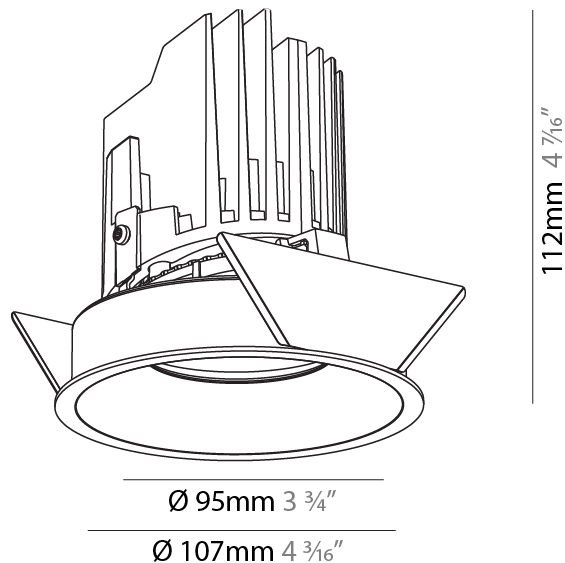

PHYSICAL

Shape: Round
Diameter (mm): 107
Diameter (in): 4 3/16
Height (mm): 112
Height (in): 4 7/16
Ceiling Thickness (mm): 10 / 12.5 / 15
Ceiling Thickness (in): 3/8 or 1/2 or 9/16
Min. Recessing Depth (mm): 130
Min. Recessing Depth (in): 5 1/8
Light Distribution: Adjustable / Downlight
Weight (kg): 0.465
Weight (lbs): 1.03
Fixture Finish: SSR / BKV / CWI / CRY / HAB / UFT / ITA / RUA / FTG / MYG / LOD / PUS / FRO / FUP / KIA / POP / BLS / SPG / MEY / GOH / GUM / CHC / COM / ABZ / JAG / OBR / MOS / ROR
Fixture Material: Aluminum Die Cast
Cut-out Measurements: 98mm / 3 7/8"

ELECTRICAL

Lamp Type: LED (Zhaga Standard)
Input Wattage (W): 16.5
Total Output Wattage (W): 13
Dimming: Tri-Mode (Non-Dimming and Phase Dimming (120Vac only) and 0-10V Dimming)
Driver Included: No
Driver Location: Recessed Housing
Driver Type: Constant Current - Universal
Driver Class: Class 2
Housing: See components
Input Voltage (V): 120 - 277
Constant Current (MA): 500

LED

Number of LEDs: 1
Color Temperature (°K): 2700 / 3000 / 3500 / 4000
Max. Delivered Lumen (lm): 1130 / 1180 / 1235 / 1260
Nominal Lumen (lm): 1386 / 1438 / 1511 / 1542
CRI: >90 CRI
Lamp Life (hrs): 50000

OPTICAL

Reflector: 20 / 40 / 60
Adjustability: Rotational 355°, Tilt 10°

RATINGS AND CERTIFICATIONS

Certified By: Certified for North American Standards
IP rating: IP54